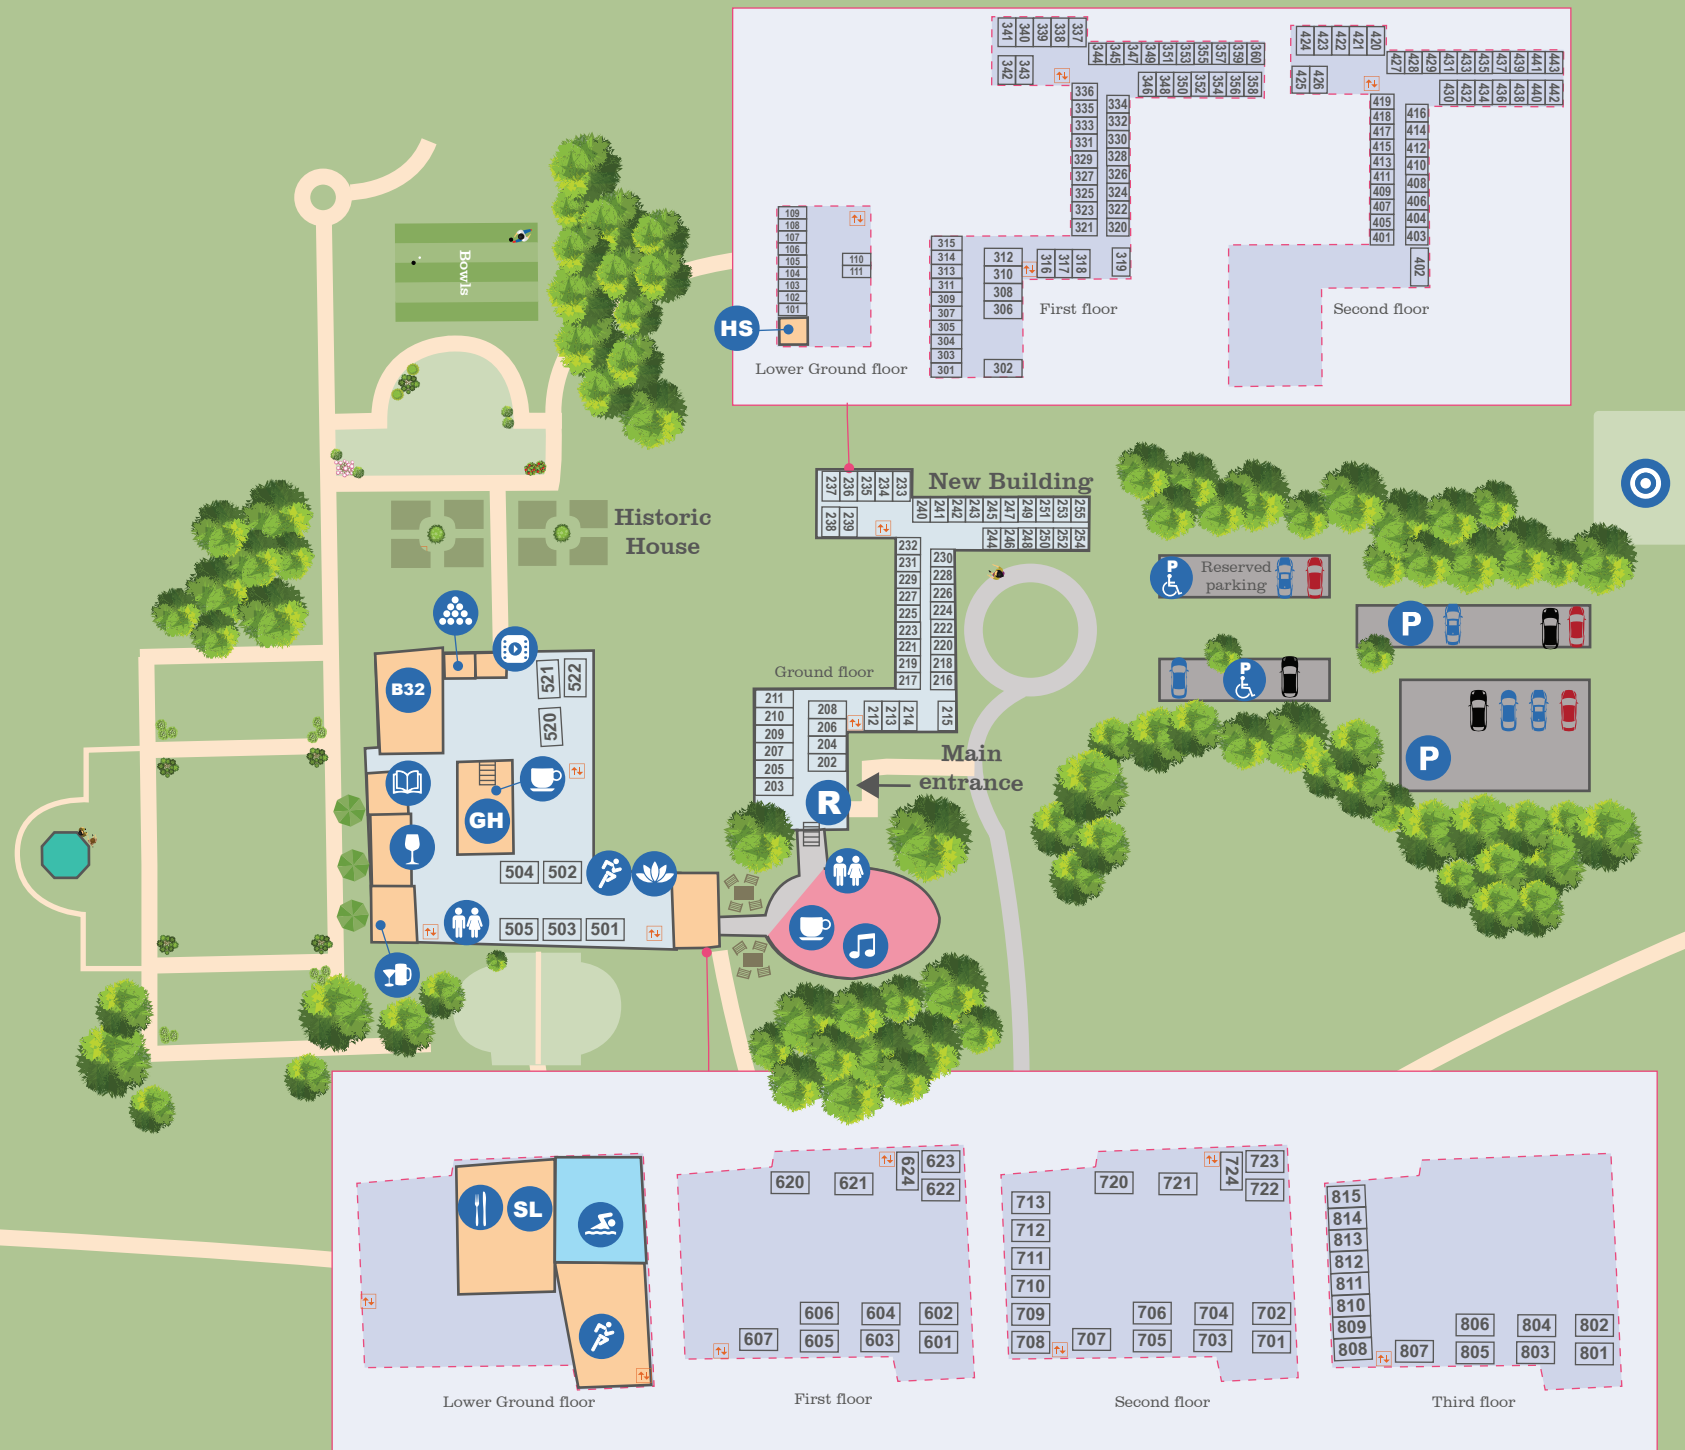

THORESBY HALL

- Archery and Rifle Shooting
- Brasserie32
- Cinema
- Coffee Shop
- Disabled Parking
- Car Park
- Great Hall
- Holiday Shop
- Late Lounge
- Leisure Club
- Library
- Lift
- Manvers Bar
- Wine Room
- Reception
- Thoresby Spa
- Snooker room
- Staircase
- Swimming Pool and Spa
- The Sherwood Restaurant
The Market Kitchen
- The Sherwood Lounge
- Toilets

This way to Thoresby
Courtyard