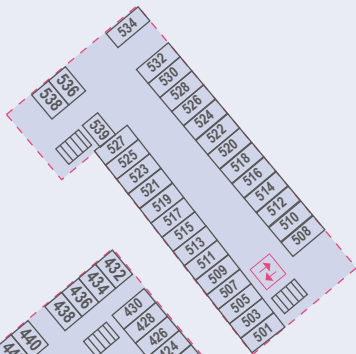

2nd floor

1st floor

1st floor

SINAH WARREN

- Archery/ Rifle Shooting
- Car Park
- Driftwood Restaurant
- Holiday Shop
- Late Lounge
- Leisure Club
- Lift
- Outdoor Swimming Pool
- Reception
- Salon Spa
- Spinnaker Lounge & Coffee Shop
- Staircase
- Swimming Pool
- Toilets