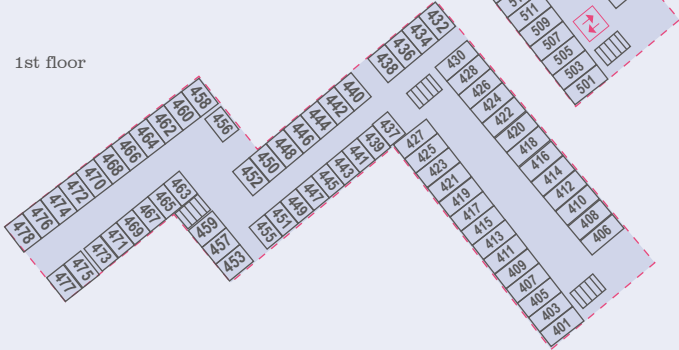

2nd floor

1st floor

1st floor

SINAH WARREN

- Archery/ Rifle Shooting
- Car Park
- Driftwood Restaurant
- Holiday Shop
- Late Lounge
- Leisure Club
- Lift
- Outdoor Swimming Pool
- Reception
- Salon Spa
- Spinnaker Lounge & Coffee Shop
- Staircase
- Swimming Pool
- Toilets